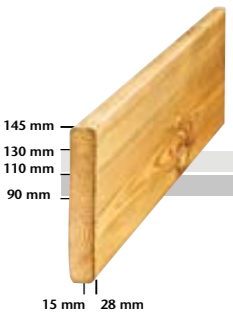

Price

Subtotal

X

=

+

Beam →

Length

Quantity

Price

Subtotal

X

=

+

Length							
1.50 m	2.10 m	2.40 m	2.70 m	3.00 m	3.30 m	3.60 m	4.00 m
24x	14x	12x	12x	13x	9x	8x	7x

Board →

Length

Quantity

Price

Subtotal

X

=

+

Length							
1.63 m	2.10 m	2.40 m	2.70 m	3.00 m	3.30 m	3.60 m	4.00 m
51x	39x	33x	31x	26x	25x	22x	20x
56x	43x	37x	34x	29x	27x	24x	22x
65x	50x	42x	39x	33x	31x	28x	25x

Length slide

2.60 m / 3.00 m

Subtotal

=

Total

PicNc Table™

Mansion

Shoppinglist

Post →