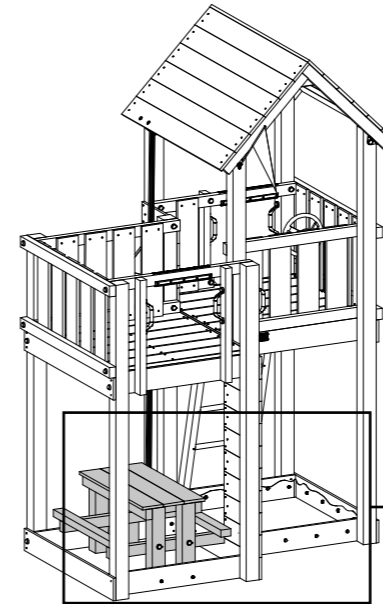

2.60 m / 3.00 m

Subtotal

=

Total

PicNc Table™

Mansion

Shoppinglist

Post →

Length

Quantity

Price

Subtotal

X

=

+

Beam →